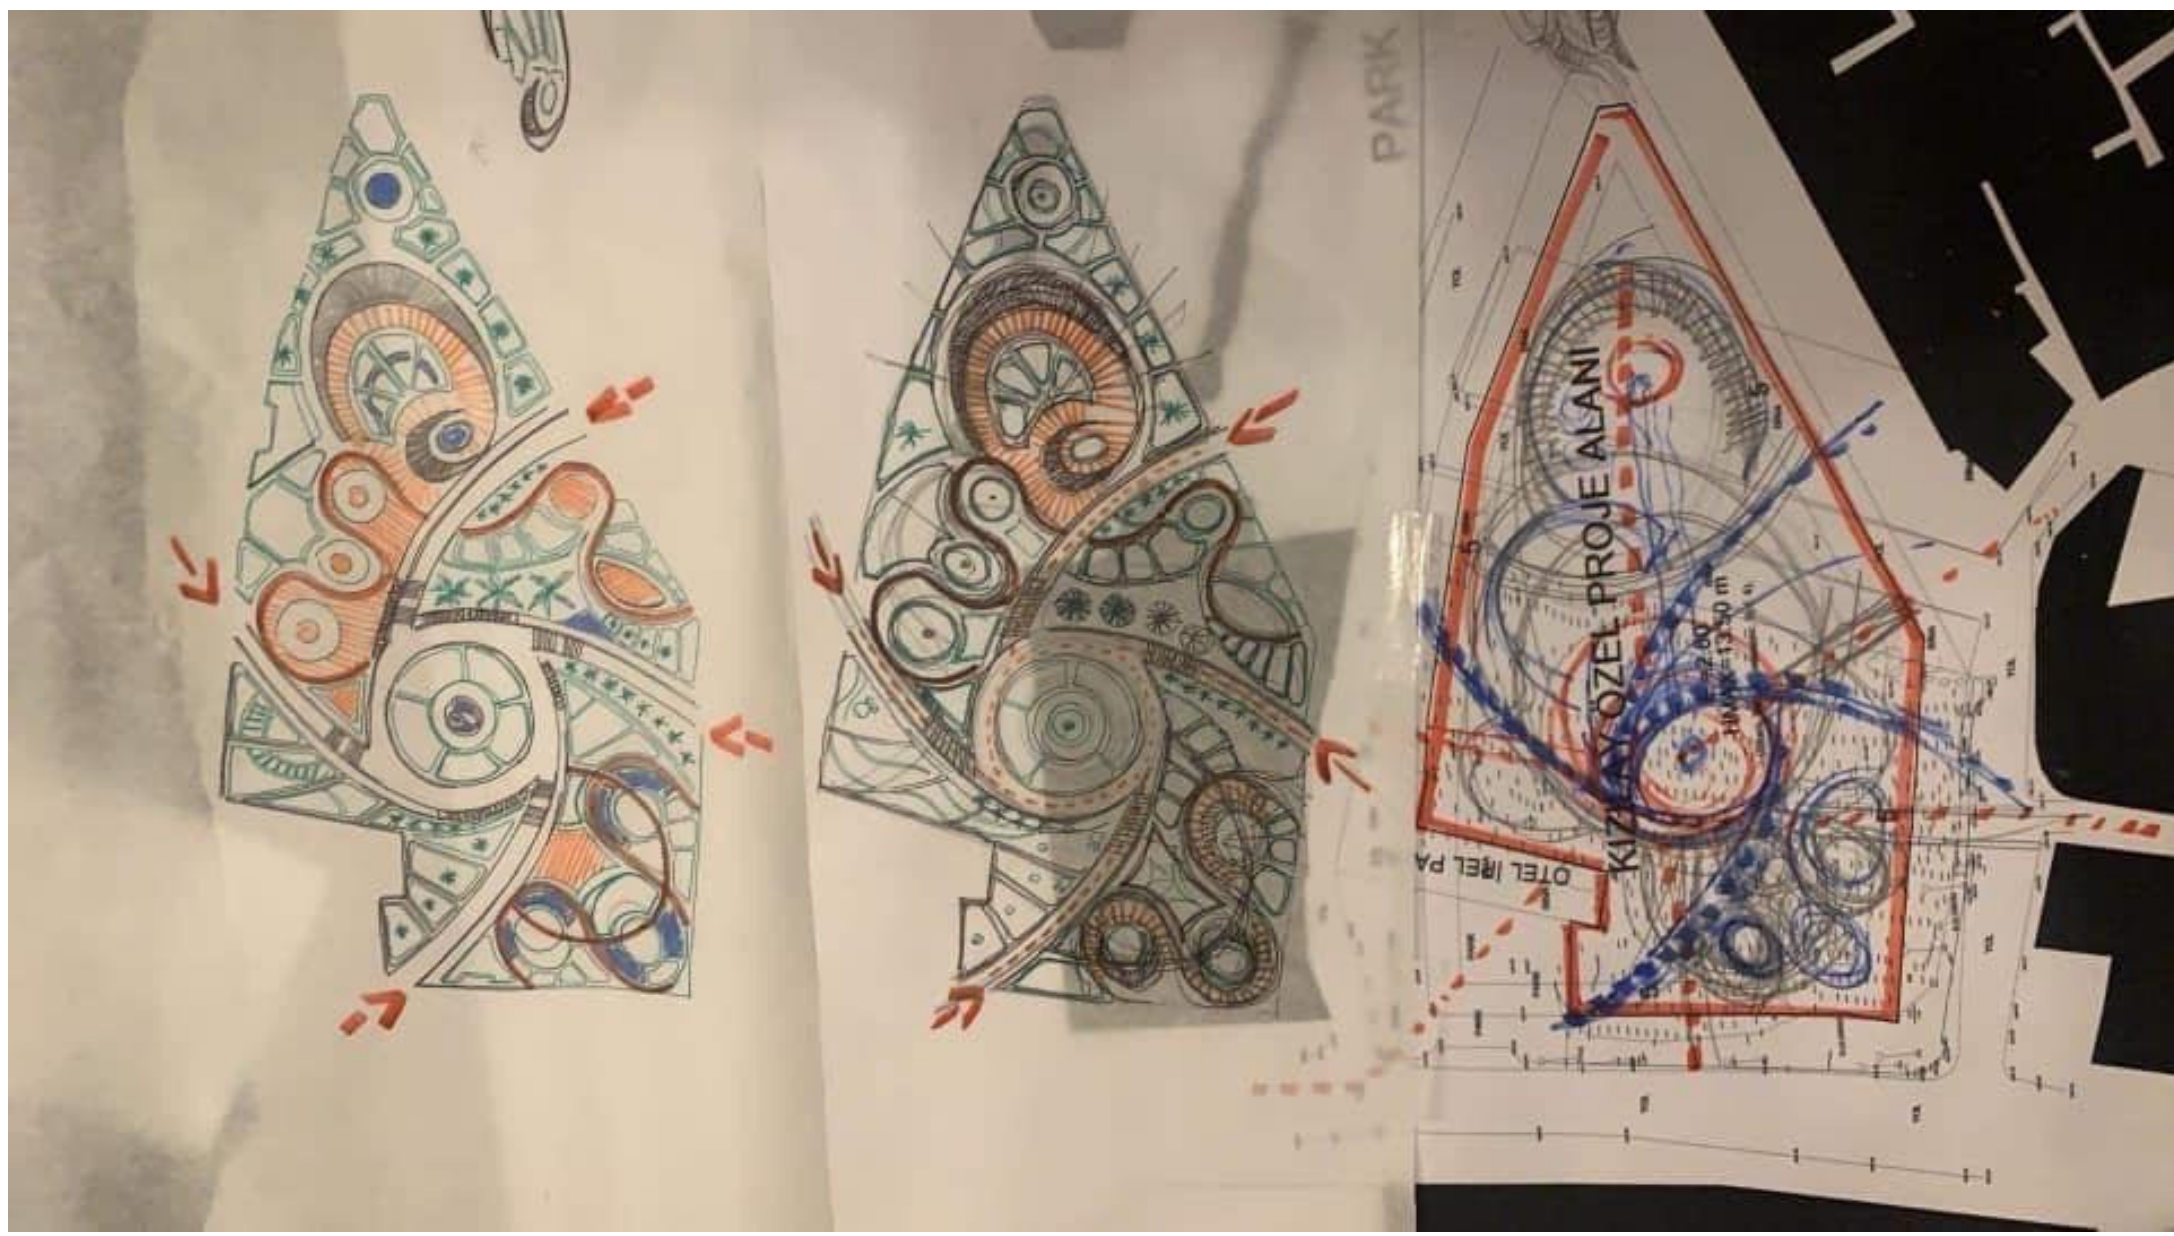

EXAMPLES

Spiral Growth Patterns of Pine Cones

Each seed in the pine cone belongs to both sets of spirals. 8 of the spirals move clockwise and 13 of the spirals move counterclockwise. The proportion of 8:13 is 1:1.625 which is very close to the golden section proportion of 1:1.618

Spiral Growth Patterns of Sunflowers

Similar to the pine cone each seed in the sunflower belongs to both sets of spirals. 21 spirals move clockwise, and 34 spirals move counterclockwise. The proportion of 21:34 is 1:1.619 which is very close to the golden section proportion of 1:1.618

Comparison of Tibia Shell Spiral Growth Pattern and Golden Section Proportion

Chambered Nautilus
Cross section of the Nautilus' spiral growth pattern.

Golden Section Spiral Construction diagram of the golden section rectangle and resulting spiral.

Figure 12: Cellular automata and their analogies in architectonic space: "Habitat 67", the residential building designed by Moshe SAFDIE on the Expo world-wide exhibition in Montreal in 1967 (left part); and the cellular automaton in 3D made using the computer program MODEL [10] (right part)