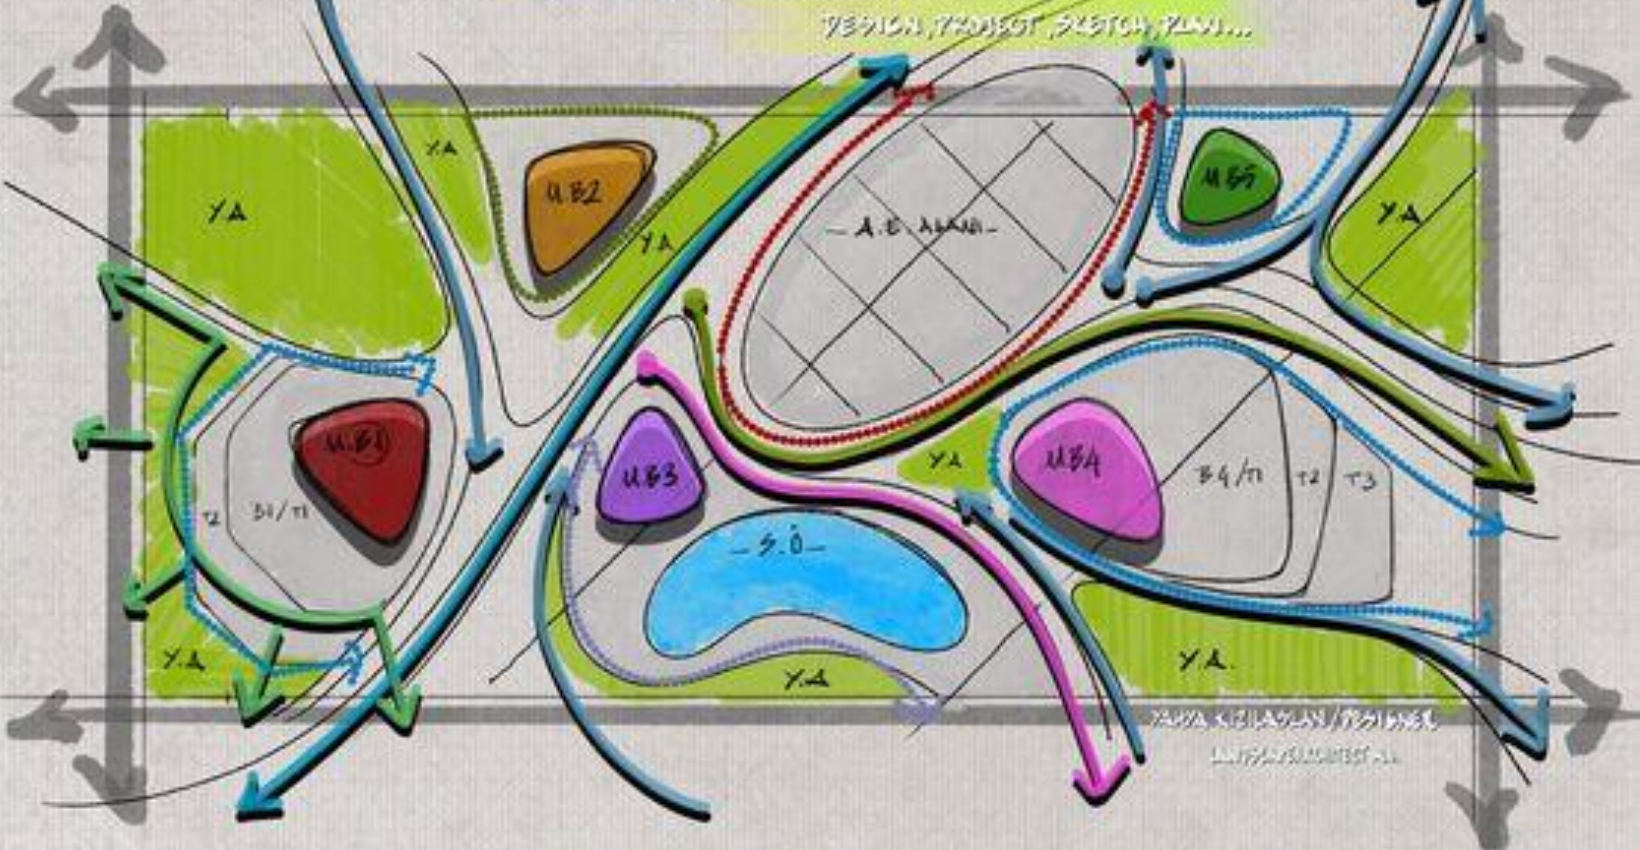

PEYZAJ TASARIMI / LEKE PLANI

DESIGN, PROJECT, SKETCH, PLANI...

YAVA KILIÇAN / TSHİNEL
LİNGVİSTİK